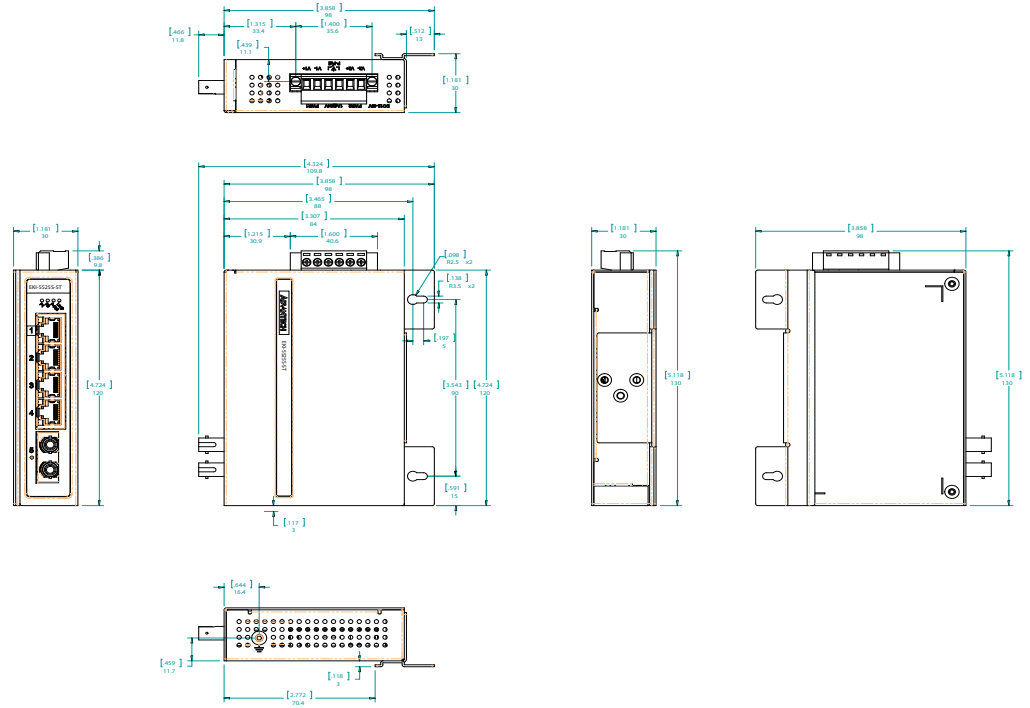

EKI-5525S/M Series

EKI-5525S/SI 安装尺寸

Unit: mm [inch]

EKI-5525S-ST/SI-ST 安装尺寸

Unit: mm [inch]

EKI-5525S/M Series

EKI-5525M/MI 安装尺寸

Unit: mm [inch]

EKI-5525M-ST/MI-ST 安装尺寸

Unit: mm [inch]