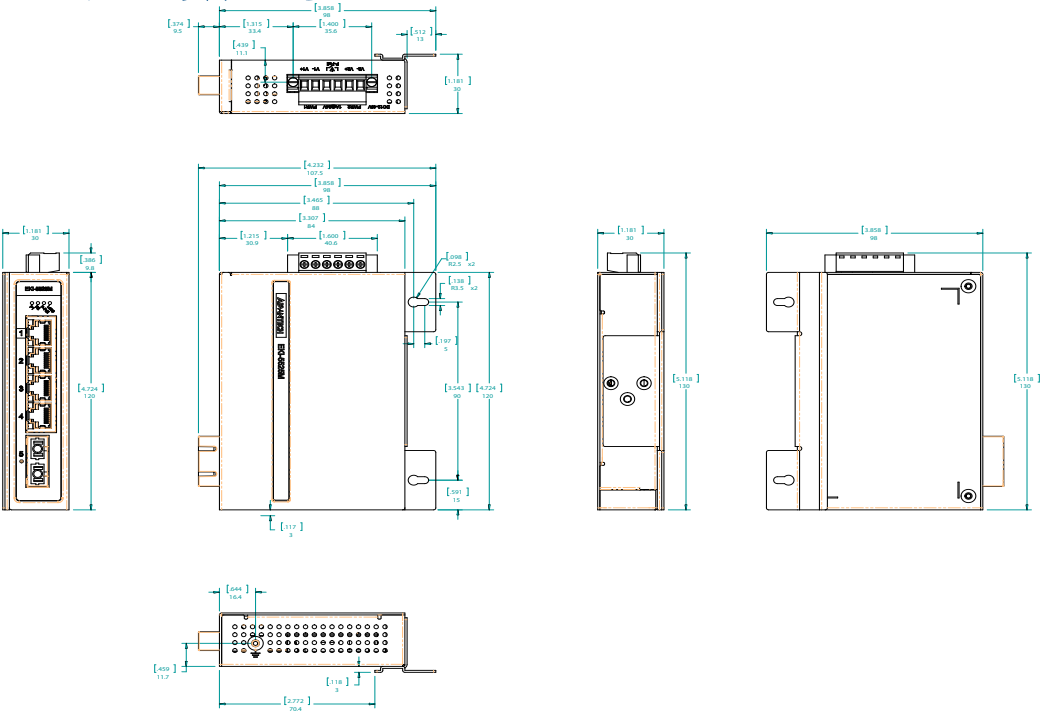

EKI-5525S/M Series

EKI-5525S/SI 安装尺寸

Unit: mm [inch]

EKI-5525S-ST/SI-ST 安装尺寸

Unit: mm [inch]

EKI-5525S/M Series

EKI-5525M/MI 安装尺寸

Unit: mm [inch]

EKI-5525M-ST/MI-ST 安装尺寸

Unit: mm [inch]