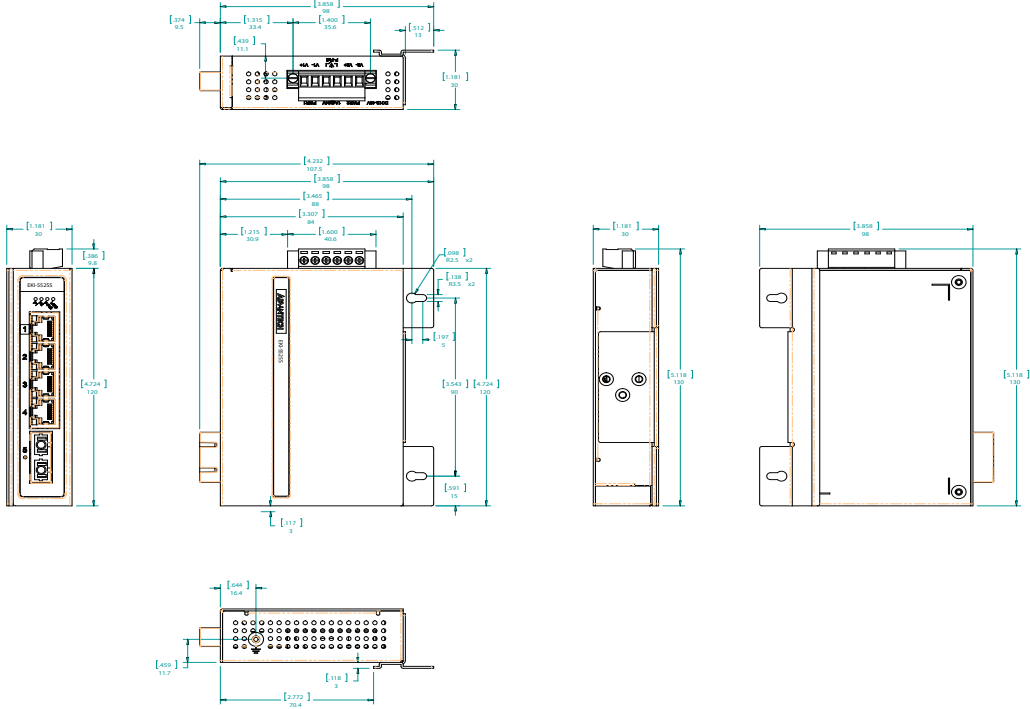

EKI-5525S/M Series

EKI-5525S/SI 安装尺寸

Unit: mm [inch]

EKI-5525S-ST/SI-ST 安装尺寸

Unit: mm [inch]

EKI-5525S/M Series

EKI-5525M/MI 安装尺寸

Unit: mm [inch]

EKI-5525M-ST/MI-ST 安装尺寸

Unit: mm [inch]