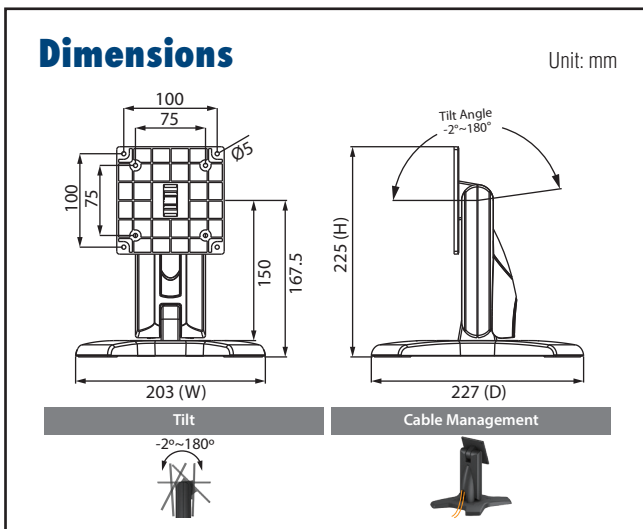

ARES-2 Series

Adjustable table stands for industrial applications

ARES-2423X

ARES-2424X

Specifications

Net Weight	1.40 kg (3.09lbs)	
Dimension (W x H x D)	203 x 225 x 227 mm (7.99" x 8.86" x 8.94")	
Screw Type	M4	
Material	Steel/Aluminum/Plastic	
Hinge Module	Swivel	N/A
	Tilt	-2° (down) ~ +180° (up)
Display Support	Mounting Pattern	100x100 / 75x75 mm
	Display Type	Single Monitor
	Panel Size Support	≤ 17"
	Support Max. Weight	13kg(28.7lbs)
Cable Management	Yes	

Specifications

Net Weight	1.54 Kg (3.40 lbs)	
Dimension (W x H x D)	203 x 275 x 227mm (8" x 10.83" x 8.94")	
Screw Type	M4	
Material	Steel/Aluminum Alloy/Plastic	
Hinge Module	Swivel	N/A
	Tilt	-2° (down) ~ +180° (up)
Display Support	Mounting Pattern	100x100 / 75x75 mm
	Display Type	Single Monitor
	Panel Size Support	≤ 21.5"
	Support Max. Weight	15kg (33.07 lbs)
Cable Management	Yes	

ARES-2 Series

Adjustable table stands for industrial applications

ARES-2425X

VESA 100x100 mm / 75x75 mm MAX ~20 kg Color Options:

Specifications

Net Weight	2.14 Kg (4.72 lbs)	
Dimension (W x H x D)	241 x 340 x 280 mm (9.49" x 13.39" x 11.02")	
Screw Type	M4	
Material	Steel/Aluminum Alloy/Plastic	
Hinge Module	Swivel	N/A
	Tilt	-2°(down) ~ +180°(up)
Display Support	Mounting Pattern	100x100 / 75x75 mm
	Display Type	Single Monitor
	Panel Size Support	≤ 27"
Cable Management	Support Max. Weight	20kg (44.09lbs)
		Yes