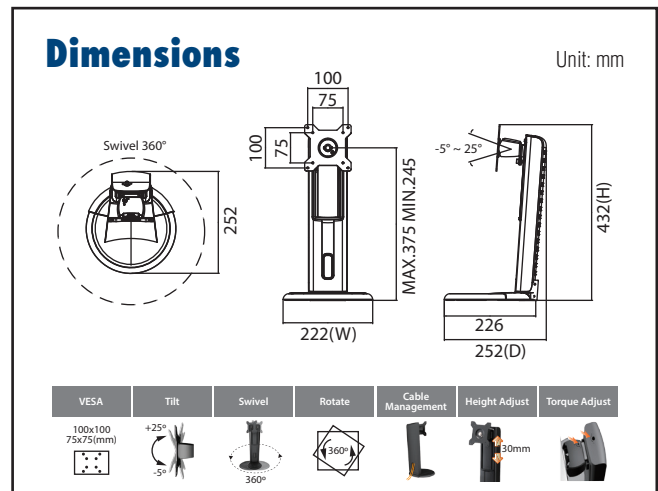

Ordering Information

Part No.	Color	Product Description
ARES-2421R-HA74100	White	Table Stand, support ≤ 27", 2 ~ 8 kg, 75 x 75 / 100 x 100 mm