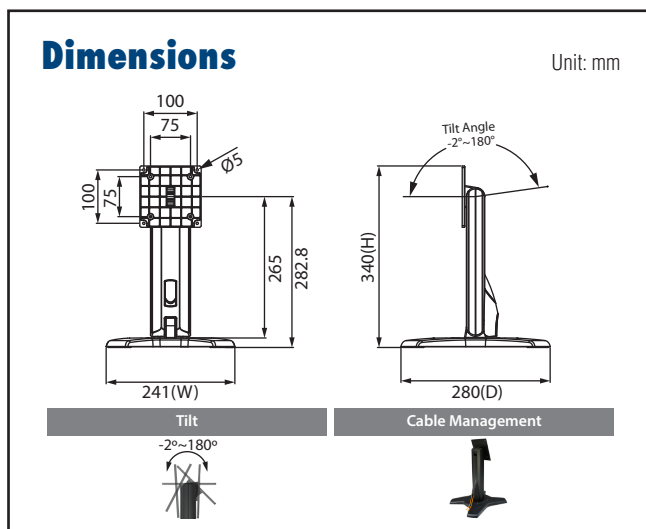

Specifications

Net Weight	1.54 Kg (3.40 lbs)	
Dimension (W x H x D)	203 x 275 x 227mm (8" x 10.83" x 8.94")	
Screw Type	M4	
Material	Steel/Aluminum Alloy/Plastic	
Hinge Module	Swivel	N/A
	Tilt	-2° (down) ~ +180° (up)
Display Support	Mounting Pattern	100x100 / 75x75 mm
	Display Type	Single Monitor
	Panel Size Support	≤ 21.5"
	Support Max. Weight	15kg (33.07 lbs)
Cable Management	Yes	

ARES-2 Series

Adjustable table stands for industrial applications

ARES-2425X

VESA 100x100 mm / 75x75 mm MAX ~20 kg Color Options:

Specifications

Net Weight	2.14 Kg (4.72 lbs)	
Dimension (W x H x D)	241 x 340 x 280 mm (9.49" x 13.39" x 11.02")	
Screw Type	M4	
Material	Steel/Aluminum Alloy/Plastic	
Hinge Module	Swivel	N/A
	Tilt	-2°(down) ~ +180°(up)
Display Support	Mounting Pattern	100x100 / 75x75 mm
	Display Type	Single Monitor
	Panel Size Support	≤ 27"
Cable Management	Support Max. Weight	20kg (44.09lbs)
		Yes

ARES-2 Series

Adjustable table stands for industrial applications

ARES-24R3G Patented VESA Bracket

ARES-2421R

Specifications

Net Weight	3.15kg	
Dimension (W x H x D)	222 x 434 x 252 mm (8.74" x 17.09" x 9.92")	
Screw Type	M4	
Material	Steel/Plastic/Aluminum	
Hinge Module	Swivel (Hinge)	360°
	Tilt (Hinge)	-5° ~ +25°
	Pivot	360°
	User Torque Adjust	Available
Display Support	Mounting Pattern	100x100 / 75x75 mm
	Display Type	Single Monitor
	Panel Size Support	≤ 27"
	Thickness	≤ 8.5cm
	Support Weight (Range)	6~12Kg (13.23~26.46 lbs)
Height Adjust	Curved panel support weight (range)	≤ 5.5Kg (12.13lbs)
	Height Adjustment Range	130mm (5.12")
Cable Management	Tension Torque Adjust	Yes
		Yes