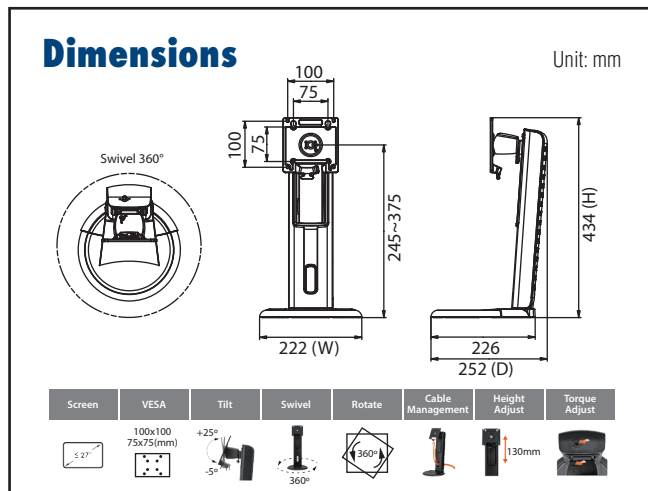

Ordering Information

Part No.	Color	Product Description
ARES-2421R-HA74100	White	Table Stand, support ≤ 27", 2 ~ 8 kg, 75 x 75 / 100 x 100 mm