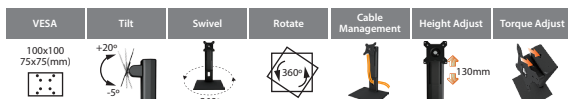

Dimensions

Unit: mm