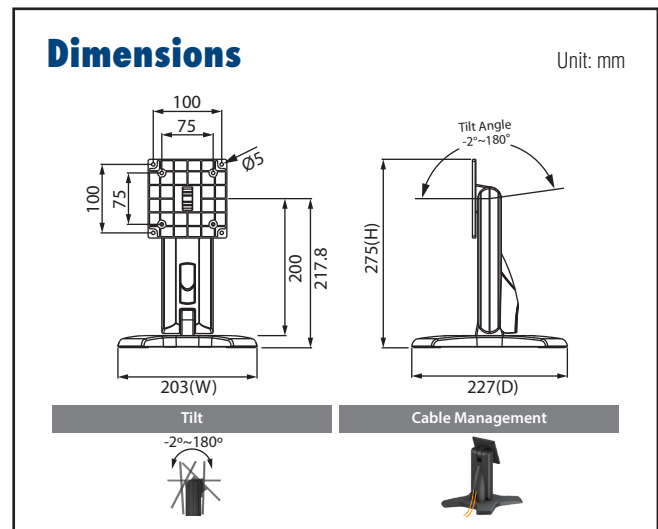

ARES-2 Series

Adjustable table stands for industrial applications

ARES-2423X

ARES-2424X

Specifications

Net Weight	1.40 kg (3.09lbs)	
Dimension (W x H x D)	203 x 225 x 227 mm (7.99" x 8.86" x 8.94")	
Screw Type	M4	
Material	Steel/Aluminum/Plastic	
Hinge Module	Swivel	N/A
	Tilt	-2° (down) ~ +180° (up)
Display Support	Mounting Pattern	100x100 / 75x75 mm
	Display Type	Single Monitor
	Panel Size Support	≤ 17"
	Support Max. Weight	13kg(28.7lbs)
Cable Management	Yes	

Specifications

Net Weight	1.54 Kg (3.40 lbs)	
Dimension (W x H x D)	203 x 275 x 227mm (8" x 10.83" x 8.94")	
Screw Type	M4	
Material	Steel/Aluminum Alloy/Plastic	
Hinge Module	Swivel	N/A
	Tilt	-2° (down) ~ +180° (up)
Display Support	Mounting Pattern	100x100 / 75x75 mm
	Display Type	Single Monitor
	Panel Size Support	≤ 21.5"
	Support Max. Weight	15kg (33.07 lbs)
Cable Management	Yes	

ARES-2 Series

Adjustable table stands for industrial applications

ARES-2425X

VESA 100x100 mm / 75x75 mm MAX ~20 kg Color Options:

Specifications

Net Weight	2.14 Kg (4.72 lbs)	
Dimension (W x H x D)	241 x 340 x 280 mm (9.49" x 13.39" x 11.02")	
Screw Type	M4	
Material	Steel/Aluminum Alloy/Plastic	
Hinge Module	Swivel	N/A
	Tilt	-2°(down) ~ +180°(up)
Display Support	Mounting Pattern	100x100 / 75x75 mm
	Display Type	Single Monitor
	Panel Size Support	≤ 27"
Cable Management	Support Max. Weight	20kg (44.09lbs)
		Yes