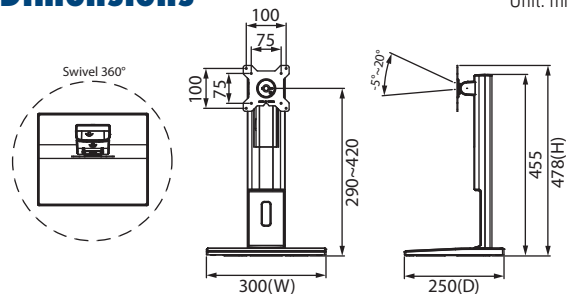

Dimensions

Unit: mm